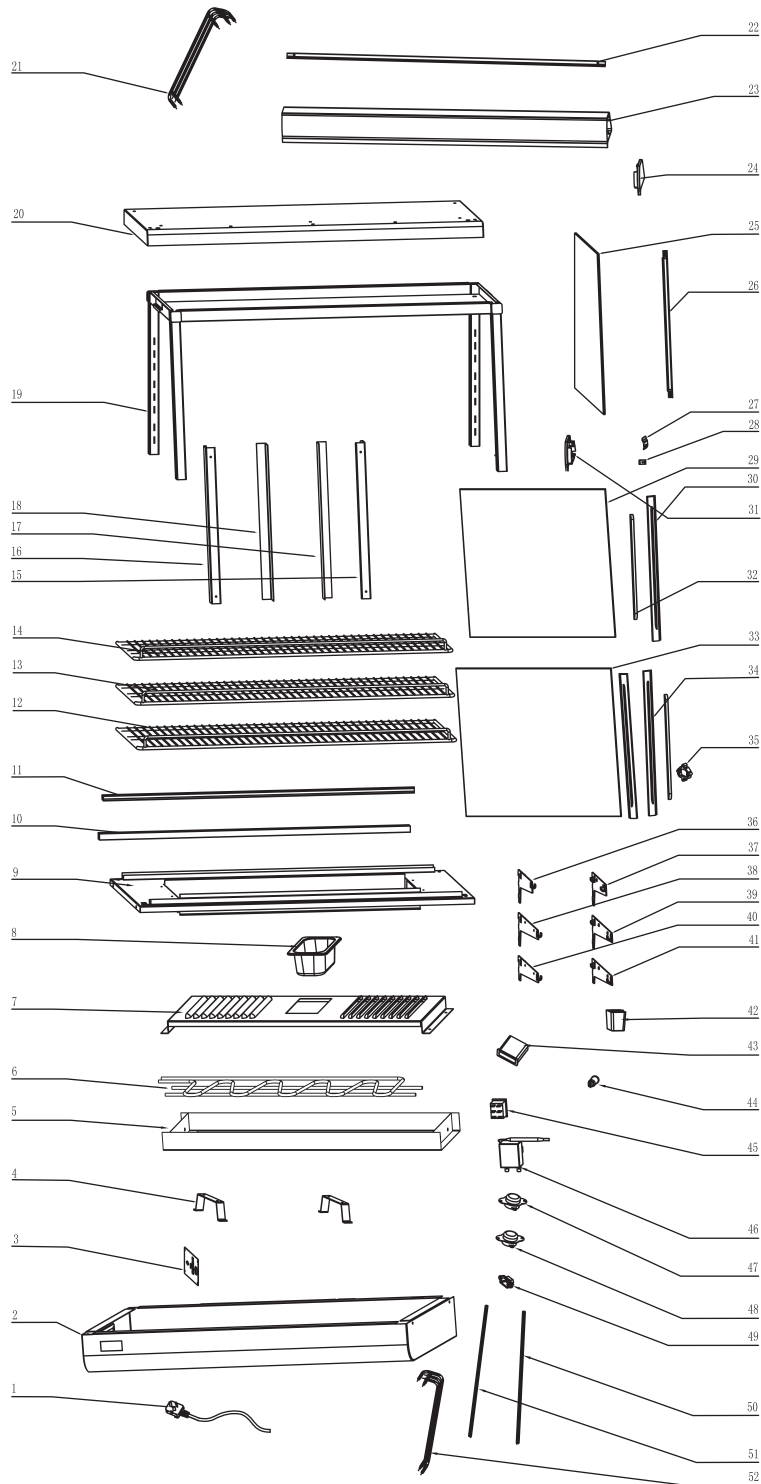

# Parts Breakdown

Model DW-CN-0096 40003

# Parts Breakdown

## Model DW-CN-0096 40003

Item No.	Description	Position	Item No.	Description	Position	Item No.	Description	Position
30621	Power Cord for 40003	1	70662	Cabinet Frame for 40003	19	71653	Right Small Bracket for 40003	37
70645	Base for 40003	2	70663	Top Cover for 40003	20	30747	Left Shelf Bracket for 40003	38
70646	Control Panel for 40003	3	70664	Wire Fence Left for 40003	21	30750	Right Shelf Bracket for 40003	39
70647	Bracket for Heater for 40003	4	70665	LED Lights for 40003	22	79322	Left Shelf Bracket for 40003	40
70648	Tray for Heater for 40003	5	70666	Advertisement Light Box for 40003	23	79336	Right Shelf Bracket for 40003	41
70824	Heating Element for 40003	6	67312	Side Cover Right for 40003	24	71647	Base Feet for 40003	42
67334	Upper Hinge Front for 40003	7	67320	Side Glass for 40003	25	70686	Temperature Display for 40003	43
71658	1/9 GN Pan for 40003	8	70669	LED Lights for 40003	26	60509	Indicating Light for 40003	44
70652	Bottom Panel for 40003	9	67331	Glass Clamp for 40003	27	70688	Switch for 40003	45
70653	Front Sliding Slot for 40003	10	67310	Nut for 40003	28	71640	Temperature Thermostat for 40003	46
70654	Back Sliding Slot for 40003	11	70672	Front Door Glass for 40003	29	71662	Control 125°C for 40003	47
70655	Bottom Shelf for 40003	12	70673	Front Door Knob for 40003	30	71661	Control 150°C for 40003	48
70656	Middle Shelf for 40003	13	67308	Side Cover Left for 40003	31	70692	Socket Connector for 40003	49
70657	Upper Shelf for 40003	14	70675	Sheath of Door Knob for 40003	32	70693	Waterproof Strip for 40003	50
67327	Lamp Holder Left for 40003	15	70676	Back Door Glass for 40003	33	70694	Waterproof Strip for 40003	51
67328	Lamp Holder Right for 40003	16	70677	Back Door Knob for 40003	34	70695	Wire Fence Right for 40003	52
67329	Transparent Lamp Cover Right for 40003	17	70678	Socket for 40003	35			
67330	Transparent Lamp Cover Left for 40003	18	71652	Left Small Bracket for 40003	36			